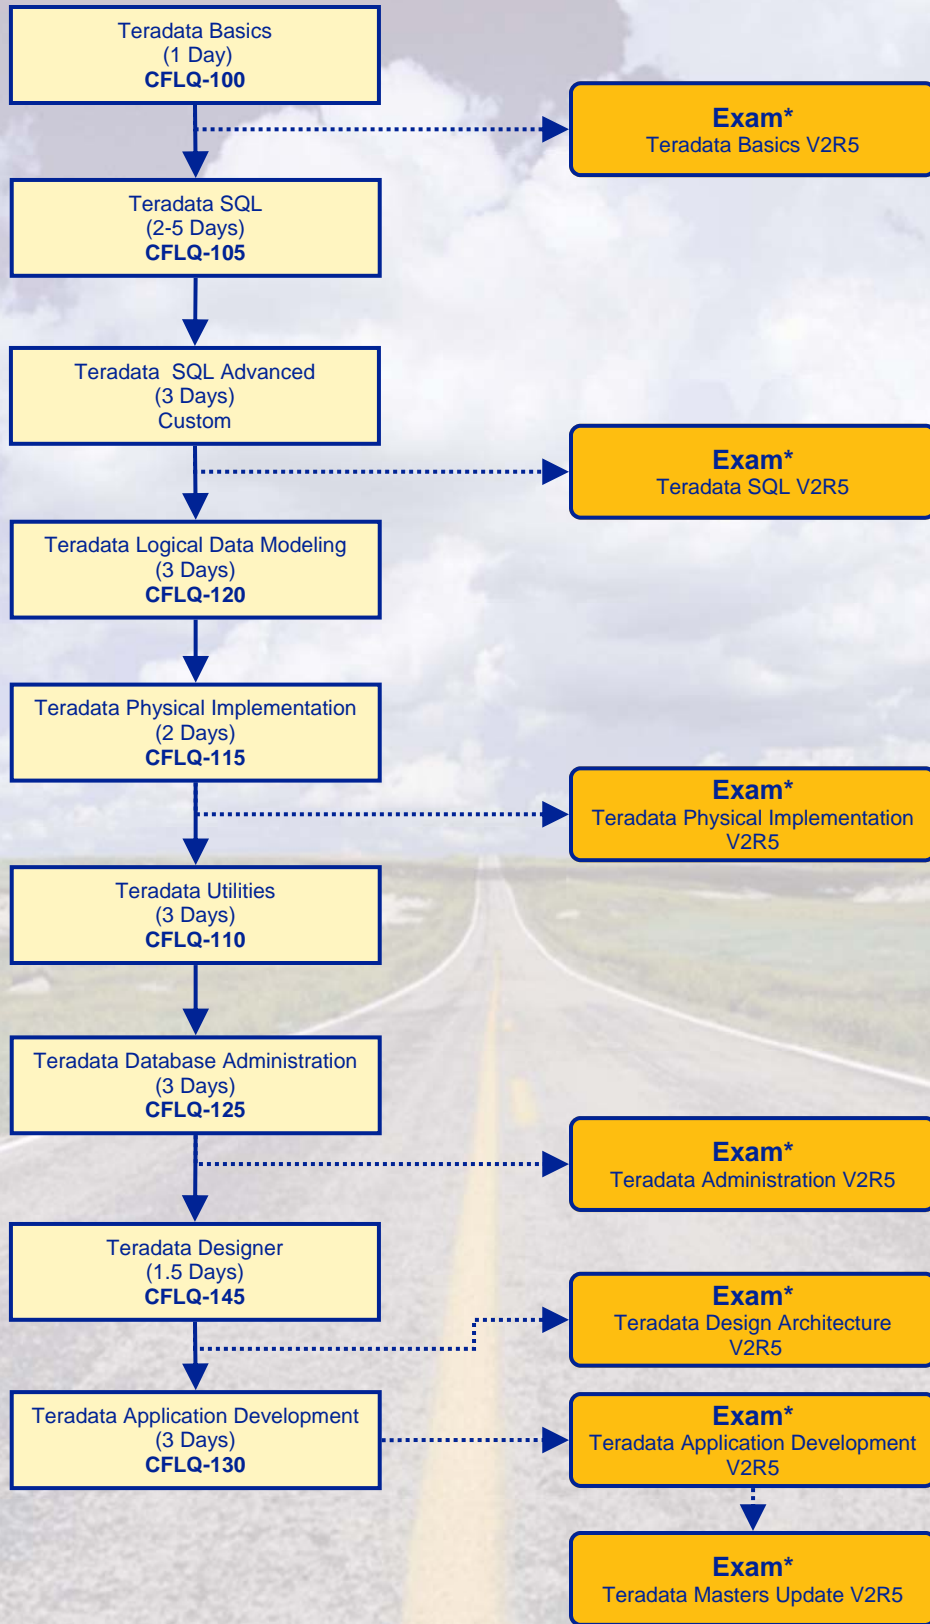

### Teradata Certified Master Program

Recommended

Optional

\*Exams offered through Prometric

225 E. City Avenue, Suite 106, Bala Cynwyd, PA 19004  
610-206-0101

www.LearnQuest.com